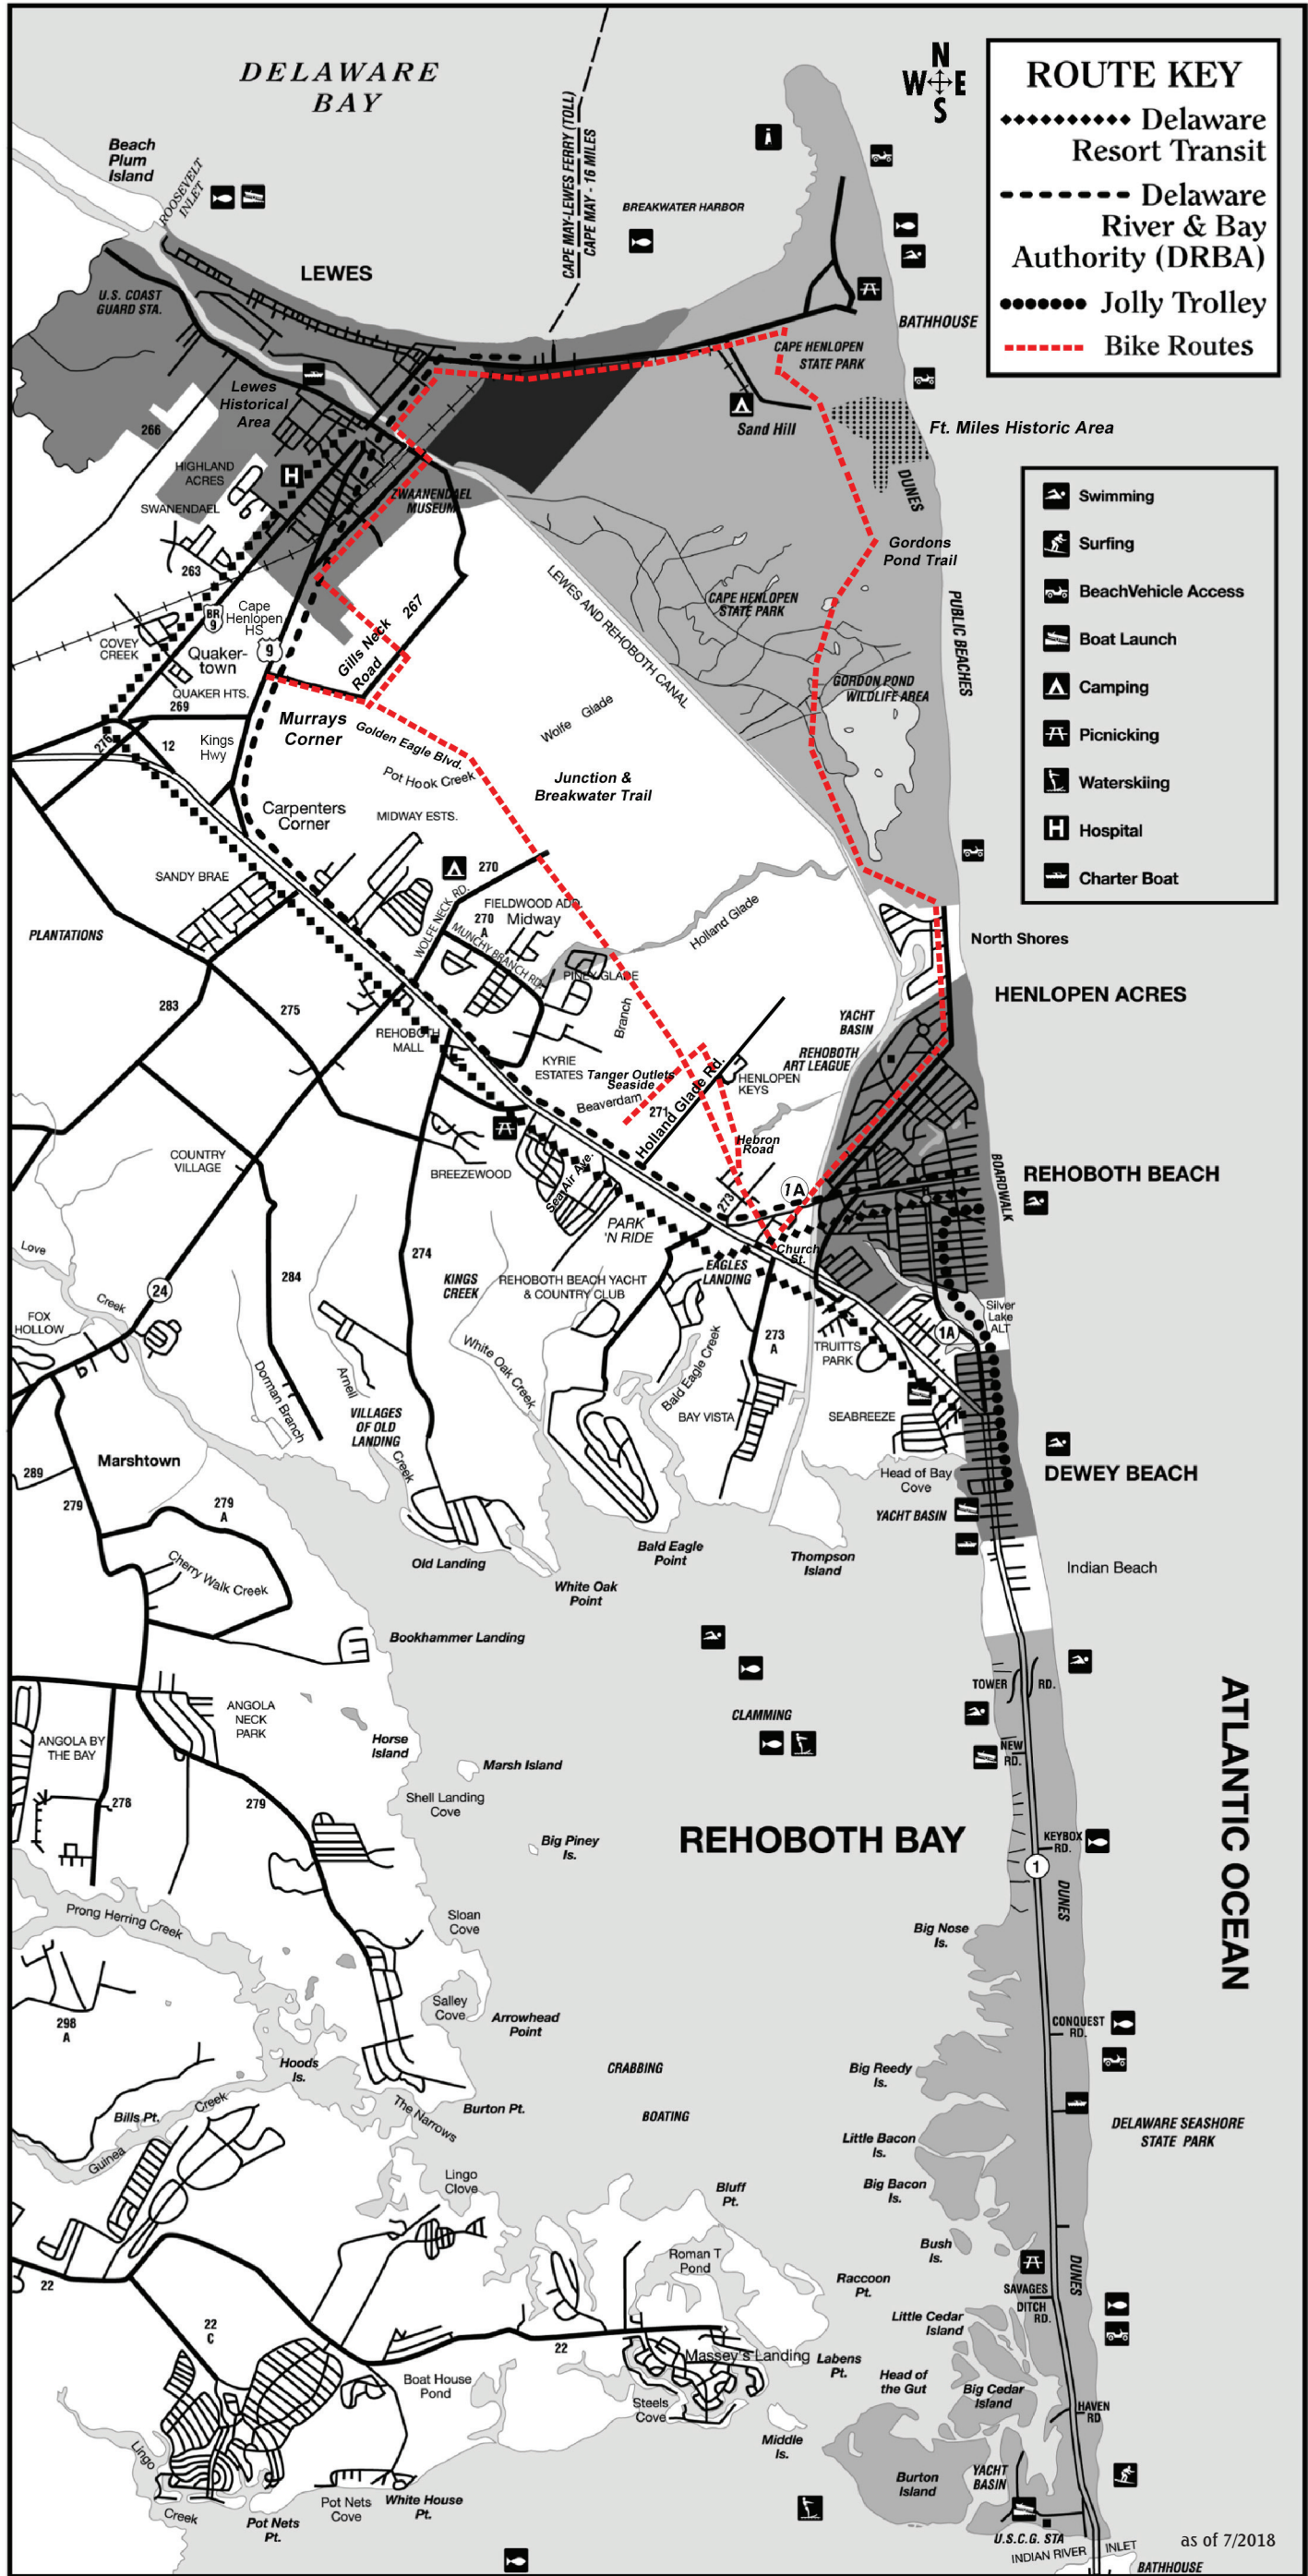

DELAWARE BAY

ROUTE KEY

- ◆◆◆◆◆ Delaware Resort Transit
- - - - Delaware River & Bay Authority (DRBA)
- Jolly Trolley
- - - - Bike Routes

- Swimming
- Surfing
- Beach Vehicle Access
- Boat Launch
- Camping
- Picnicking
- Waterskiing
- Hospital
- Charter Boat

ATLANTIC OCEAN