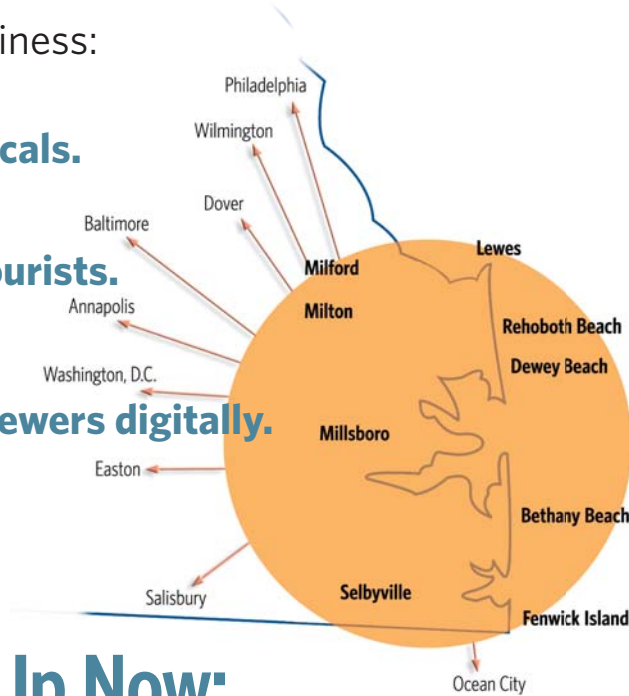

Reach More Customers!

By advertising in Delaware Beach Life magazine, your **ad is seen everywhere** throughout coastal Delaware — covering every path to promote your business:

Reach locals.

Reach tourists.

Reach viewers digitally.

Sign Up Now: